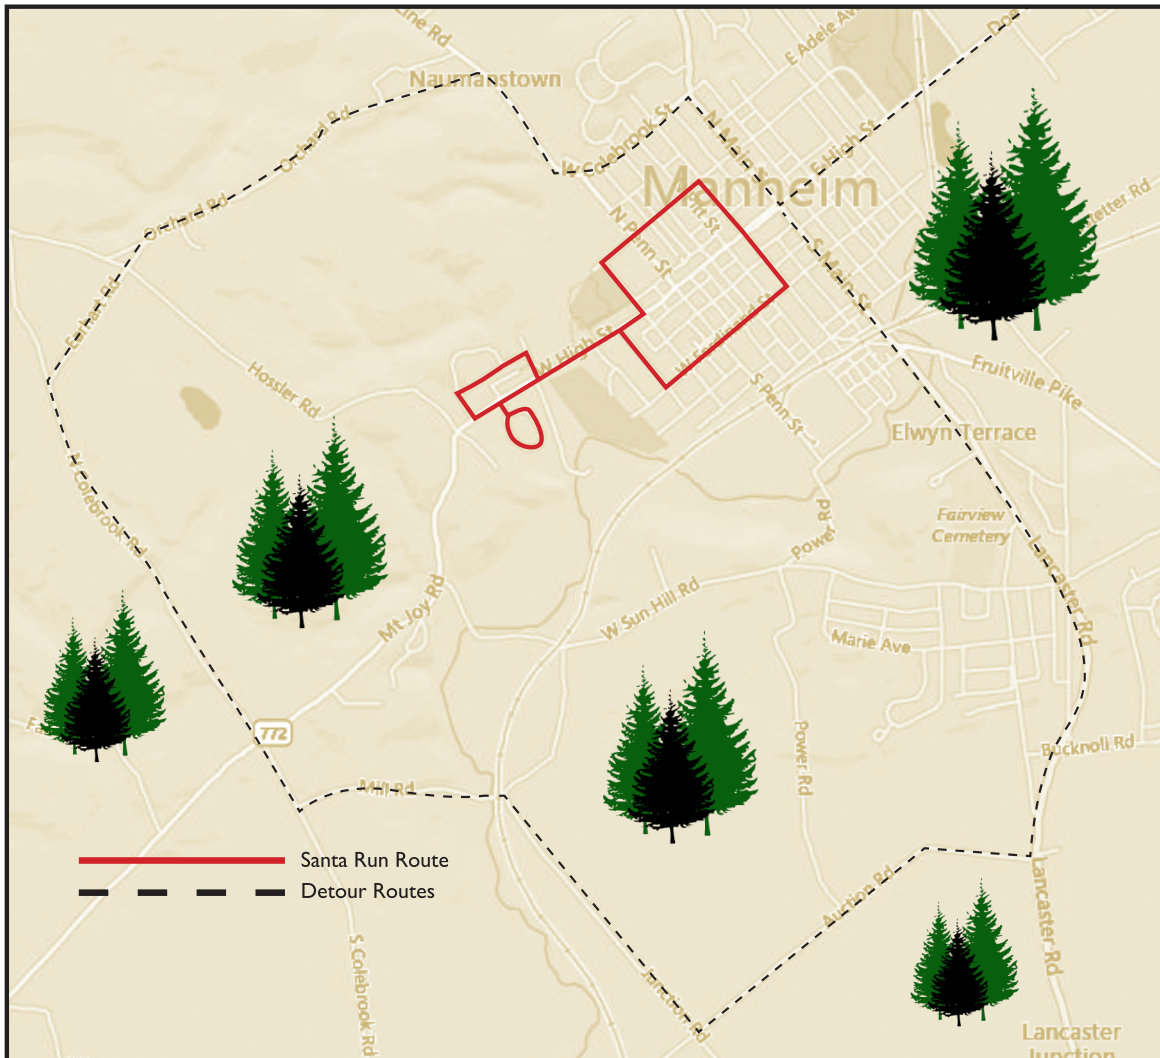

Manheim

SANTA

5K RUN & WALK

Various Parking Solutions

1. **FL Smidth**
236 S. Cherry Street
200+ parking spaces
2. **Salem United Methodist Church**
140 N. Penn Street
100+ parking spaces
3. **Manheim Central High School**
400 Adele Avenue
200+ parking spaces
4. **Jubilee**
27 E. Ferdinand Street
40 parking spaces
5. **New Life Church**
8 W. Colebrook Street
50 parking spaces
6. **Manheim Mennonite Church**
201 W. High Street
40 parking spaces
7. **Zion Evangelical Lutheran Church**
2 S. Hazel Street
40 parking spaces
8. **Borough Municipal Lot**
North Wolf Street
40 Parking Spaces
9. **Manheim Lodge 587**
30 S. Linden Street
50+ parking spaces
10. **Baron Elementary**
123 E. Gramby Street
50 parking spaces